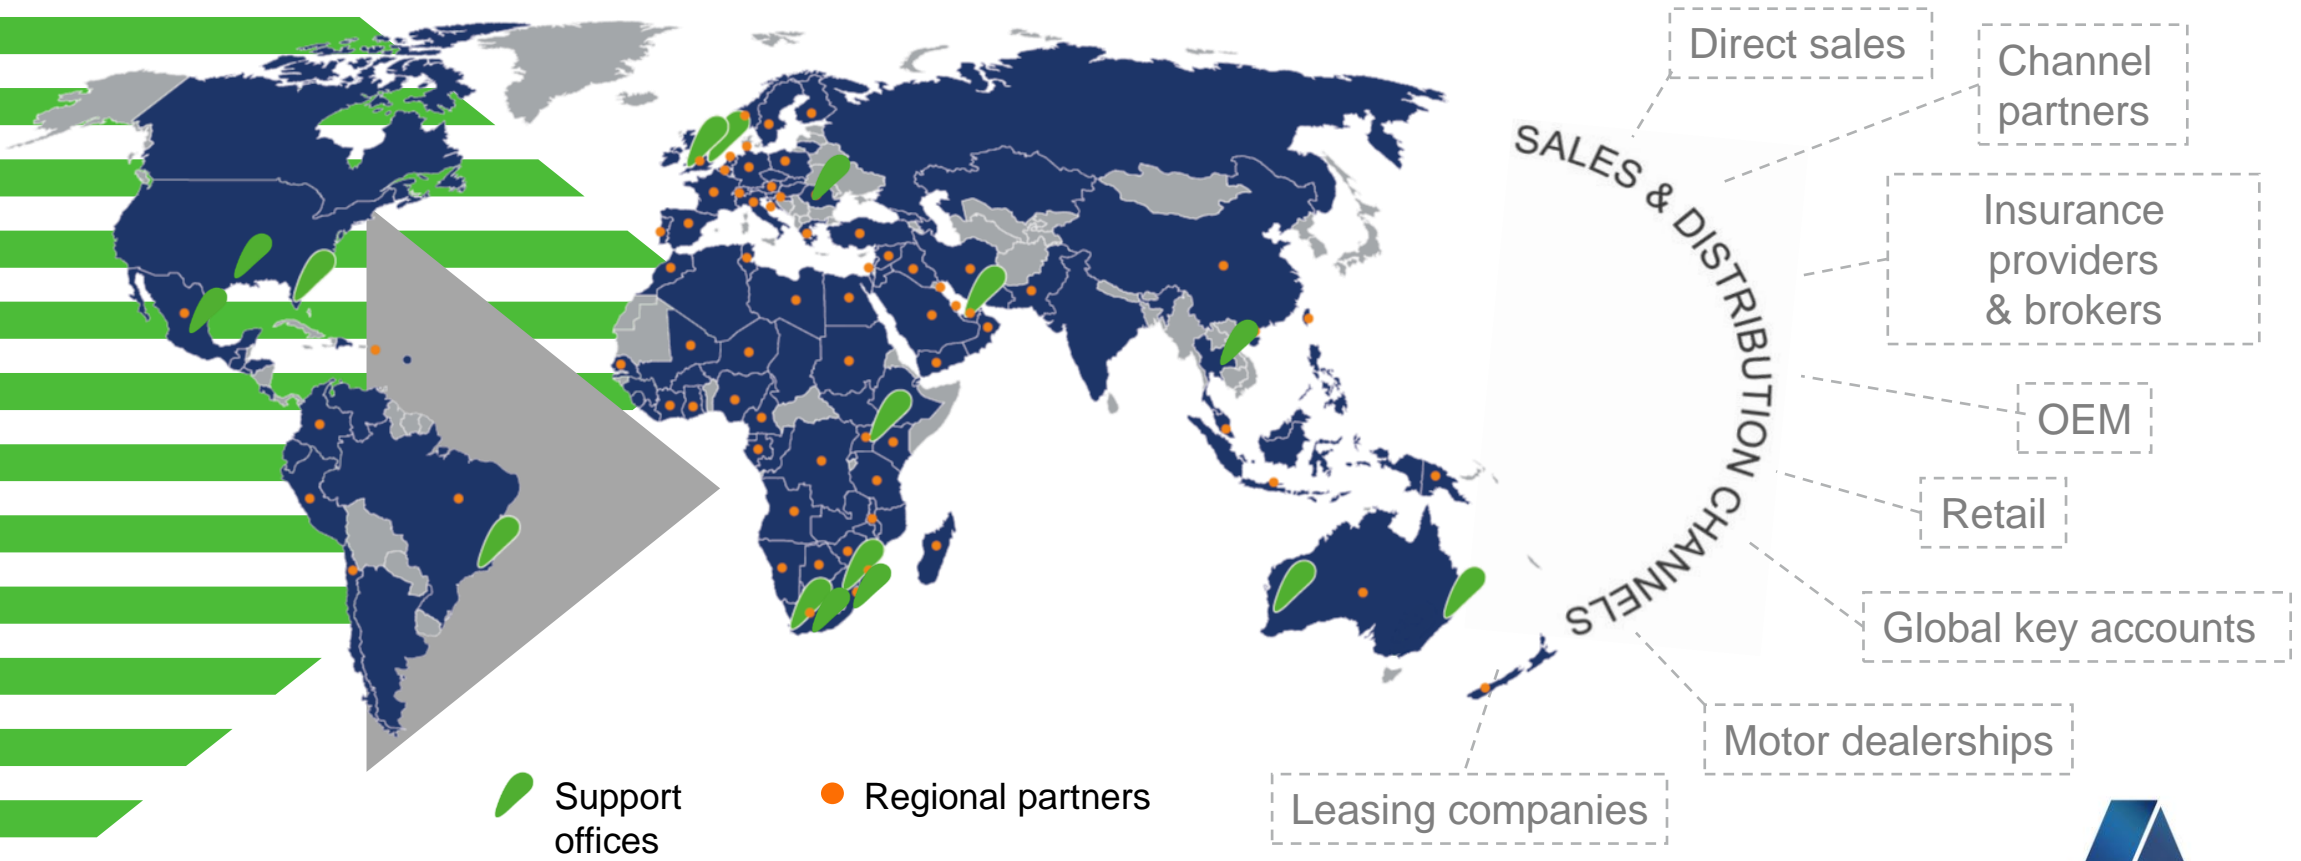

***CHALLENGE
ALL
BOUNDARIES***

A partner with purpose

We specialize in helping your company by providing a complete platform for total visibility into all your operations. Our business gives you the tools to manage, track and recover your assets with a variety of solutions for all vehicles. These solutions include functions like fleet management with advanced features, GPS vehicle tracking, and anti-theft.

We move the world forward every day by delivering meaningful information to our customers that creates safer roads, a cleaner planet and improved efficiencies.

IMPROVING THE QUALITY, SAFETY AND EFFICIENCY OF YOUR BUSINESS WITH CUTTING-EDGE TECHNOLOGY.

Powerful global distribution

16 Support offices and more than 130 fleet partners serving customers in approximately 120 countries worldwide

Our Strategy

Technology

Expertise

Customer value

Innovating to solve our customers' problems